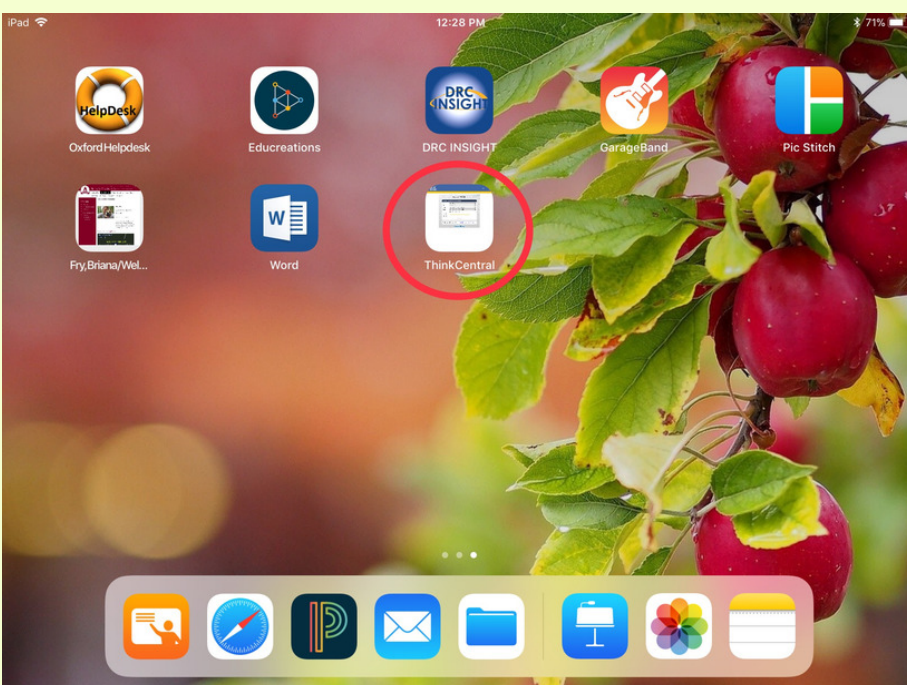

BOOKMARK

Bookmark the link for Think Central on your computer or tablet to visit at any time!

<https://www-k6.thinkcentral.com/ePC/startdo>

HOMESCREEN

Send the link to Think Central or the digital textbook to the homescreen of your iPad or tablet!